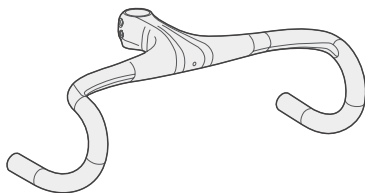

Mono Base W540565

Madone SLR Integrated Bar/Stem

Duo Base W571137

Mono Base W571136

Bontrager XXX Bar/Stem

Duo Base 529589

Mono Base 541150

Trip Mount W509702

Ion Mount W510438

Garmin Low Mount 529585

Garmin High Mount 529590

SRM Mount 529586

Universal Ion Mount W574066

Ion Low Road Mount 529592

Ion Low MTB Mount 529591

GoPro Mount 529587