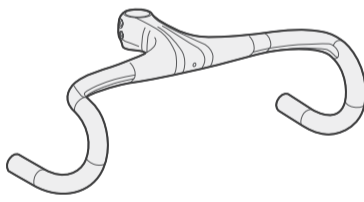

Universal Ion Mount W574066

Comp & Adjustable Quill Stem

Duo Base W540565 (QTY 2)

Duo Cable Wrangler 600794 (QTY 2)

Mono Base W540565

Duo Cable Wrangler 600794

Ion Mount W510438

Garmin Low Mount 529585

Aeolus RSL Bar/Stem

Duo Base 600796

Mono Base 600795

Garmin High Mount 529590

Madone SLR Integrated Bar/Stem (2022+)

Duo Base 5306656

Mono Base 5306655

Pro Blendr Alloy Computer Mount 5266375 (Requires Garmin Puck 5266373 or Wahoo Puck 5266374)

XXX Bar/Stem

Duo Base 529589

Mono Base 541150

SRM Mount 529586

RSL MTB Bar/Stem

Duo Base 529589

Mono Base 541150

Ion Low Road Mount 529592