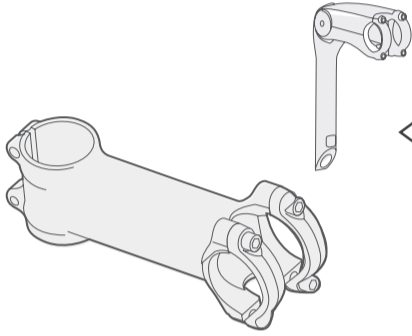

RSL, Pro, & Elite Stem

Duo Base W537090

Cable Wrangler 600793

Mono Base W537089

Trip Mount W509702

Kovee Pro 35 & Line Pro 35 Stem

Duo Base W562041

Mono Base W562042

Universal Ion Mount W574066

Comp & Adjustable Quill Stem

Duo Base W540565 (QTY 2)

Duo Cable Wrangler 600794 (QTY 2)

Mono Base W540565

Duo Cable Wrangler 600794

Ion Mount W510438

Garmin Low Mount 529585

Aeolus RSL Bar/Stem

Duo Base 600796

Mono Base 600795

Garmin High Mount 529590

Madone SLR Integrated Bar/Stem (2022+)

Duo Base 5306656

Mono Base 5306655

Pro Blendr Alloy Computer Mount 5266375 (Requires Garmin Puck 5266373 or Wahoo Puck 5266374)