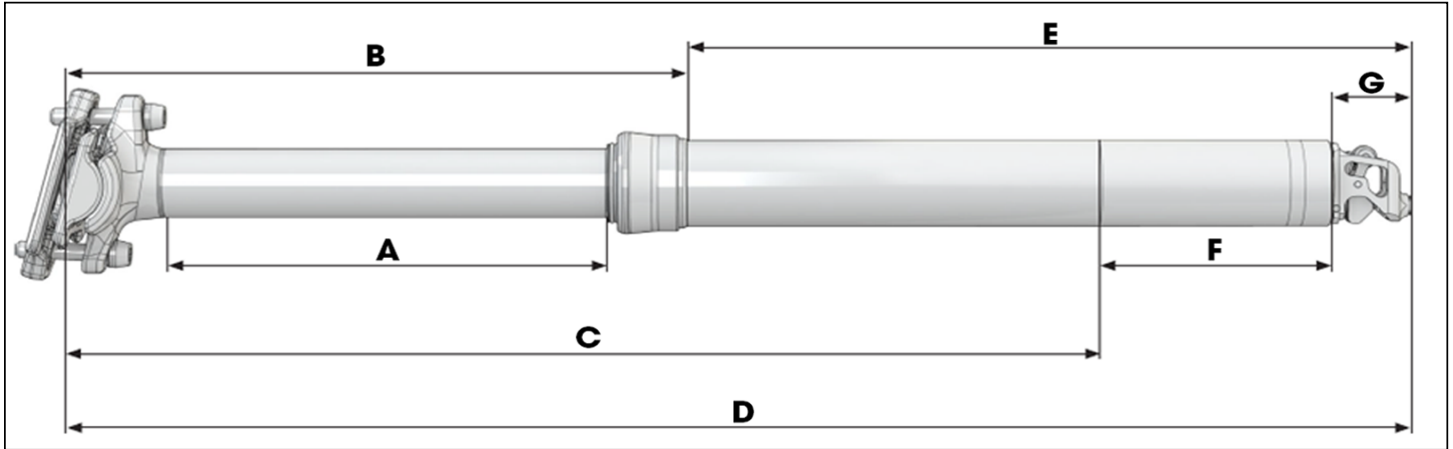

BONTRAGER

Line Elite 34.9

Model 32843

(A) Travel	(B) Height at max insertion	(C) Max extension	(D) Total length	(E) Max insertion (includes actuator)	(F) Min insertion	(G) Actuator length
100mm	159.5	266	373.5	214	80	28
150mm	209.5	363	470.5	261	80	28
170mm	229.5	367	514.5	285	120	28
200mm	259.5	367	578.5	319	185	28