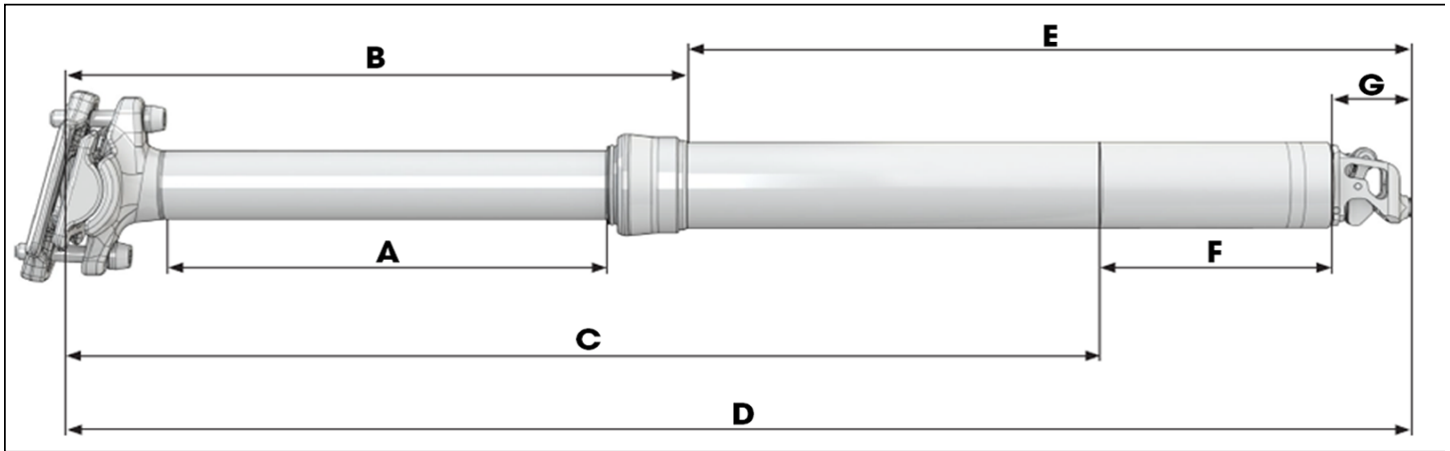

BONTRAGER

Line

Model 24159

(A) Travel	(B) Height at max insertion	(C) Max extension	(D) Total length	(E) Max insertion (includes acuator)	(F) Min insertion	(G) Acuator length
100mm	163	264	373	210	80	29
125mm	188	314	423	235	80	29
150mm	213	361	470	257	80	29