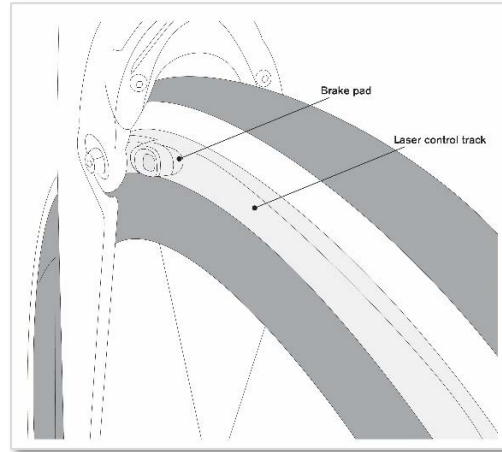

Retailer Bulletin

Brake pad setup for Aeolus XXX rim brake wheels

Affected rims

All Aeolus XXX rim brake wheel models (2, 4, and 6).

Proper setup for rim brake pads on Aeolus XXX wheels

Use only Bontrager Black Prince pads – PNs 520554 or 520555.

For best brake performance, align the brake pads along the inside of the laser etched control track (hub side).

GOOD

Brake pad on inside edge of the laser control track

NO GOOD

Brake pad on the outside edge of the laser control track