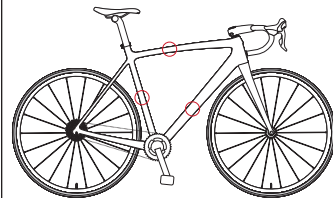

Pro U Lock and  
Ultimate Key U Lock

PN 584910

Info

Info

Info

Info

1.

Mounting 1