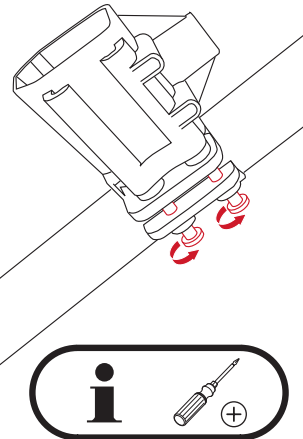

Pro U Lock and
Ultimate Key U Lock

PN 584910

Info

Info

Info

Info

1.

Mounting 1

2.

3.