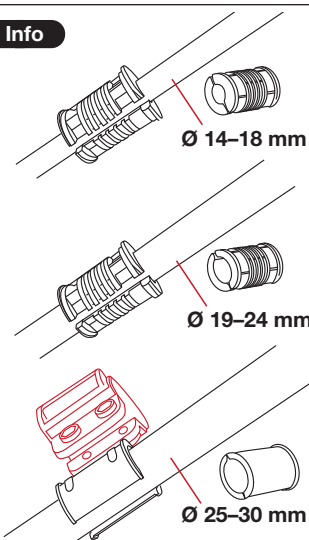

Pro U Lock and  
Ultimate Key U Lock

PN 584910

Info

Info

Info

Info

1.

Mounting 1