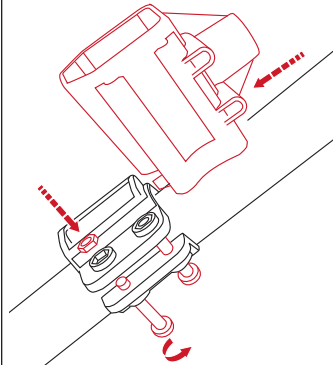

Pro U Lock and  
Ultimate Key U Lock

PN 584910

Info

Info

Info

Info

1.

Mounting 1