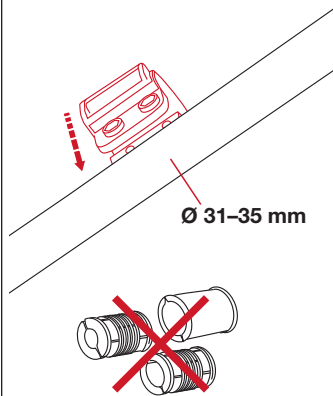

Pro U Lock and  
Ultimate Key U Lock

PN 584910

Info

Info

Info

Info

1.

Mounting 1