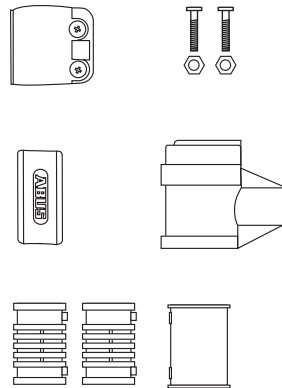

Pro U Lock and  
Ultimate Key U Lock

PN 584910

Info

Info

Info

Info

1.

Mounting 1