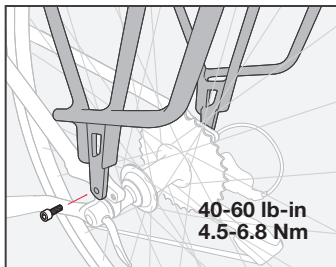

1

423538: Backrack DLX S - Silver
423539: Backrack DLX S - Black
423540: Backrack DLX L - Silver
423541: Backrack DLX L - Black
423542: Backrack LRG - Black
423543: Backrack SM - Black