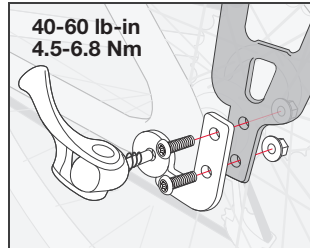

BT16_BACKRACK_V3

Parts, Pièces, Piezas, Bauteile

1

423538: Backrack DLX S - Silver
 423539: Backrack DLX S - Black
 423540: Backrack DLX L - Silver
 423541: Backrack DLX L - Black
 423542: Backrack LRG - Black
 423543: Backrack SM - Black

425733: Backrack SM Disc - Black
 425734: Backrack LRG Disc - Black

428760: Backrack Lightweight - Black

428760: Backrack Lightweight - Black

OR
 OU
 O
 ODER

⚠ Use the 135mm skewer included with the rack. If a skewer is too short, the wheel could come loose.