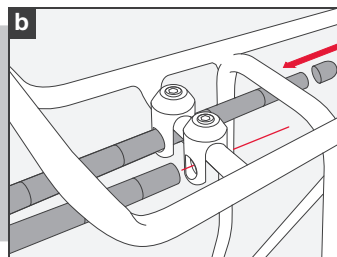

428760: Backrack Lightweight - Black

OR
OU
O
ODER

⚠ Use the 135mm skewer included with the rack. If a skewer is too short, the wheel could come loose.

⚠ Utilisez le système de fixation rapide le plus long inclus avec le porte-bagages. Si le système de fixation rapide est trop court, la roue peut présenter du jeu.

⚠ Utilice el sistema de desmontaje rápido de mayor longitud que se incluye con el portaequipajes. Si un sistema de desmontaje rápido es demasiado corto, la rueda podría soltarse.

⚠ Verwenden Sie den längeren Schnellspanner, der im Lieferumfang des Gepäckträgers enthalten ist. Wenn ein Schnellspanner zu kurz ist, kann sich das Rad lösen.

2