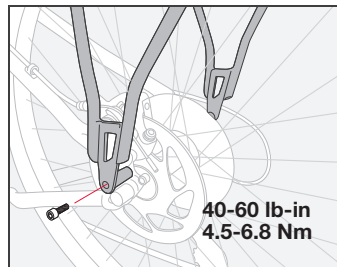

425733: Backrack SM Disc - Black
 425734: Backrack LRG Disc - Black

428760: Backrack Lightweight - Black

428760: Backrack Lightweight - Black

OR
 OU
 O
 ODER

⚠ Use the 135mm skewer included with the rack. If a skewer is too short, the wheel could come loose.