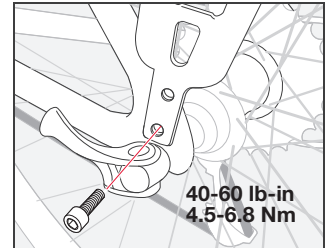

425733: Backrack SM Disc - Black
 425734: Backrack LRG Disc - Black

428760: Backrack Lightweight - Black

428760: Backrack Lightweight - Black

OR
 OU
 O
 ODER

⚠ Use the 135mm skewer included with the rack. If a skewer is too short, the wheel could come loose.