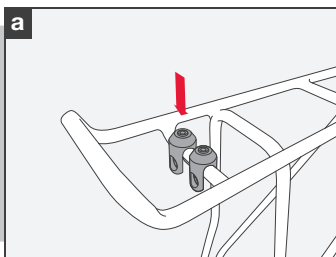

428760: Backrack Lightweight - Black

OR
OU
O
ODER

⚠ Use the 135mm skewer included with the rack. If a skewer is too short, the wheel could come loose.

⚠ Utilisez le système de fixation rapide le plus long inclus avec le porte-bagages. Si le système de fixation rapide est trop court, la roue peut présenter du jeu.

⚠ Utilice el sistema de desmontaje rápido de mayor longitud que se incluye con el portaequipajes. Si un sistema de desmontaje rápido es demasiado corto, la rueda podría soltarse.

⚠ Verwenden Sie den längeren Schnellspanner, der im Lieferumfang des Gepäckträgers enthalten ist. Wenn ein Schnellspanner zu kurz ist, kann sich das Rad lösen.

2